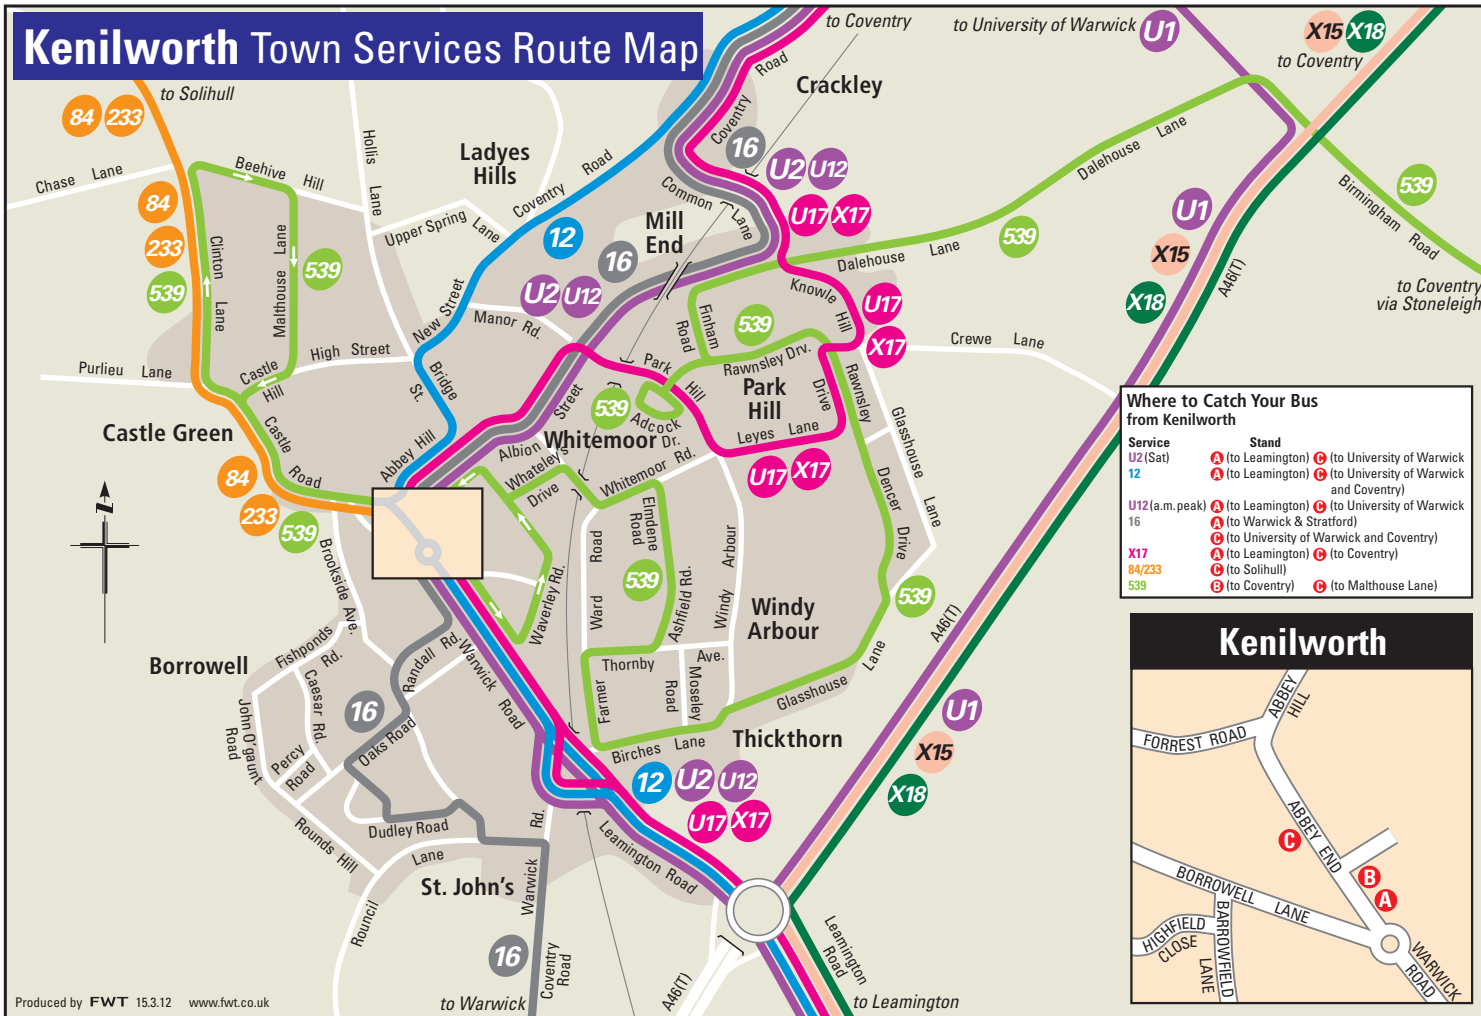

Kenilworth Town Services Route Map

Where to Catch Your Bus from Kenilworth

Service	Stand
U2 (Sat)	A (to Leamington) C (to University of Warwick and Coventry)
12	A (to Leamington) C (to University of Warwick and Coventry)
U12 (a.m. peak)	A (to Leamington) C (to University of Warwick and Coventry)
16	A (to Warwick & Stratford) C (to University of Warwick and Coventry)
X17	A (to Leamington) C (to Coventry)
84/233	C (to Solihull)
539	B (to Coventry) C (to Malthouse Lane)