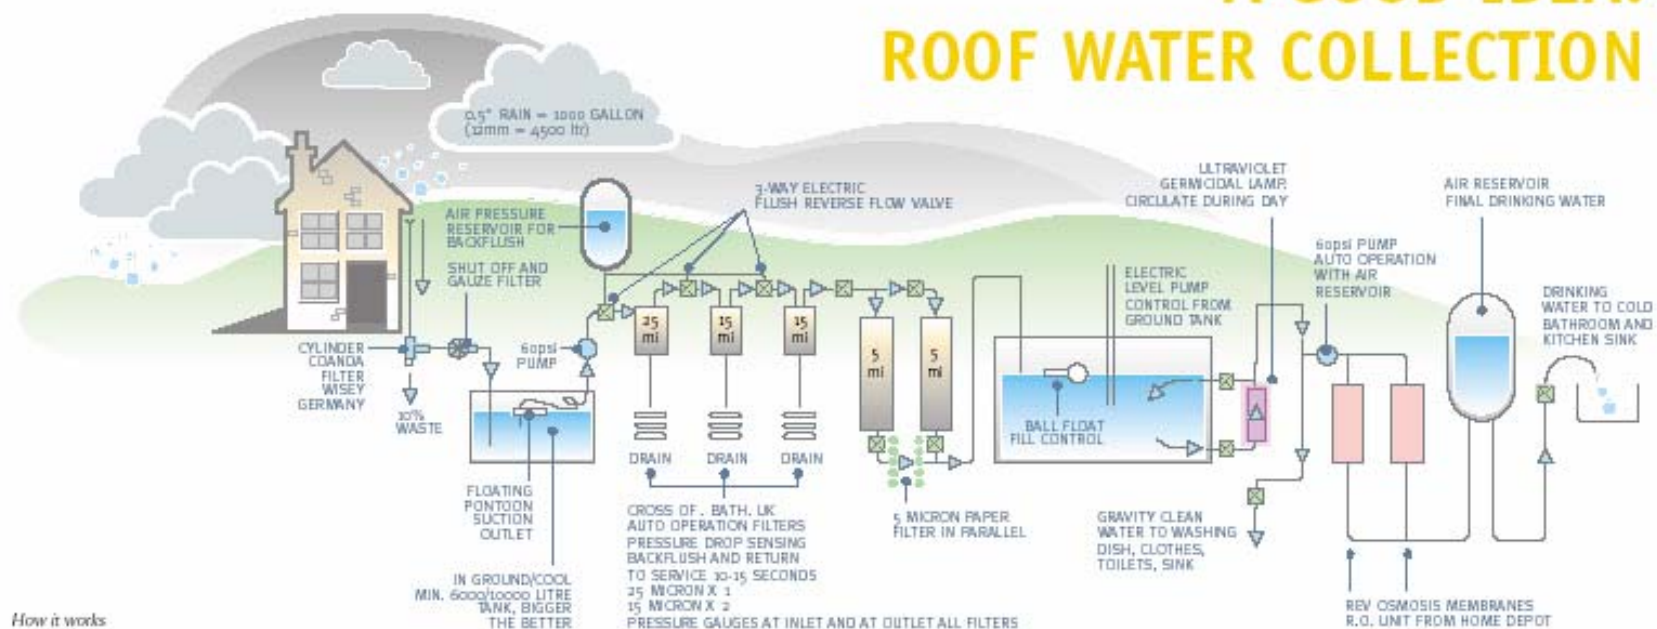

# A GOOD IDEA: ROOF WATER COLLECTION

How it works

Collection of water from roofs for use has many advantages:

- Self- sufficiency of good quality soft water without additives.
- Reduction of flash flood potential by delaying run off in urban areas.
- Reduction of embodied energy compared to purchased water.

This simple system has been in use for many years at the home and offices of a family in Leicestershire. Existing guttering collects rain that falls on the roof. A Wisey/Coanda screen self-

cleaning filter is located in the downright to remove all coarse visible dirt. Clean water is then collected in an underground tank of as large a size as possible (minimum 6,000 litres for two persons).

Water is pumped out of the tank to filters by a floating pontoon and through a 25 micron Cross / indented stainless steel metal ring filter. There are pressure sensors on the outlet and inlet, to reverse the flow for a few seconds when pressure differential calls for a back-flush. This back-flush can also be activated by a timer switch on every pump operation

To purify water for drinking it is circulated through an ultra violet filter which runs during operational (daylight) hours, and fed to a simple reverse osmosis unit, which operates on mains (60 psi) pressure. Clean pure sterile