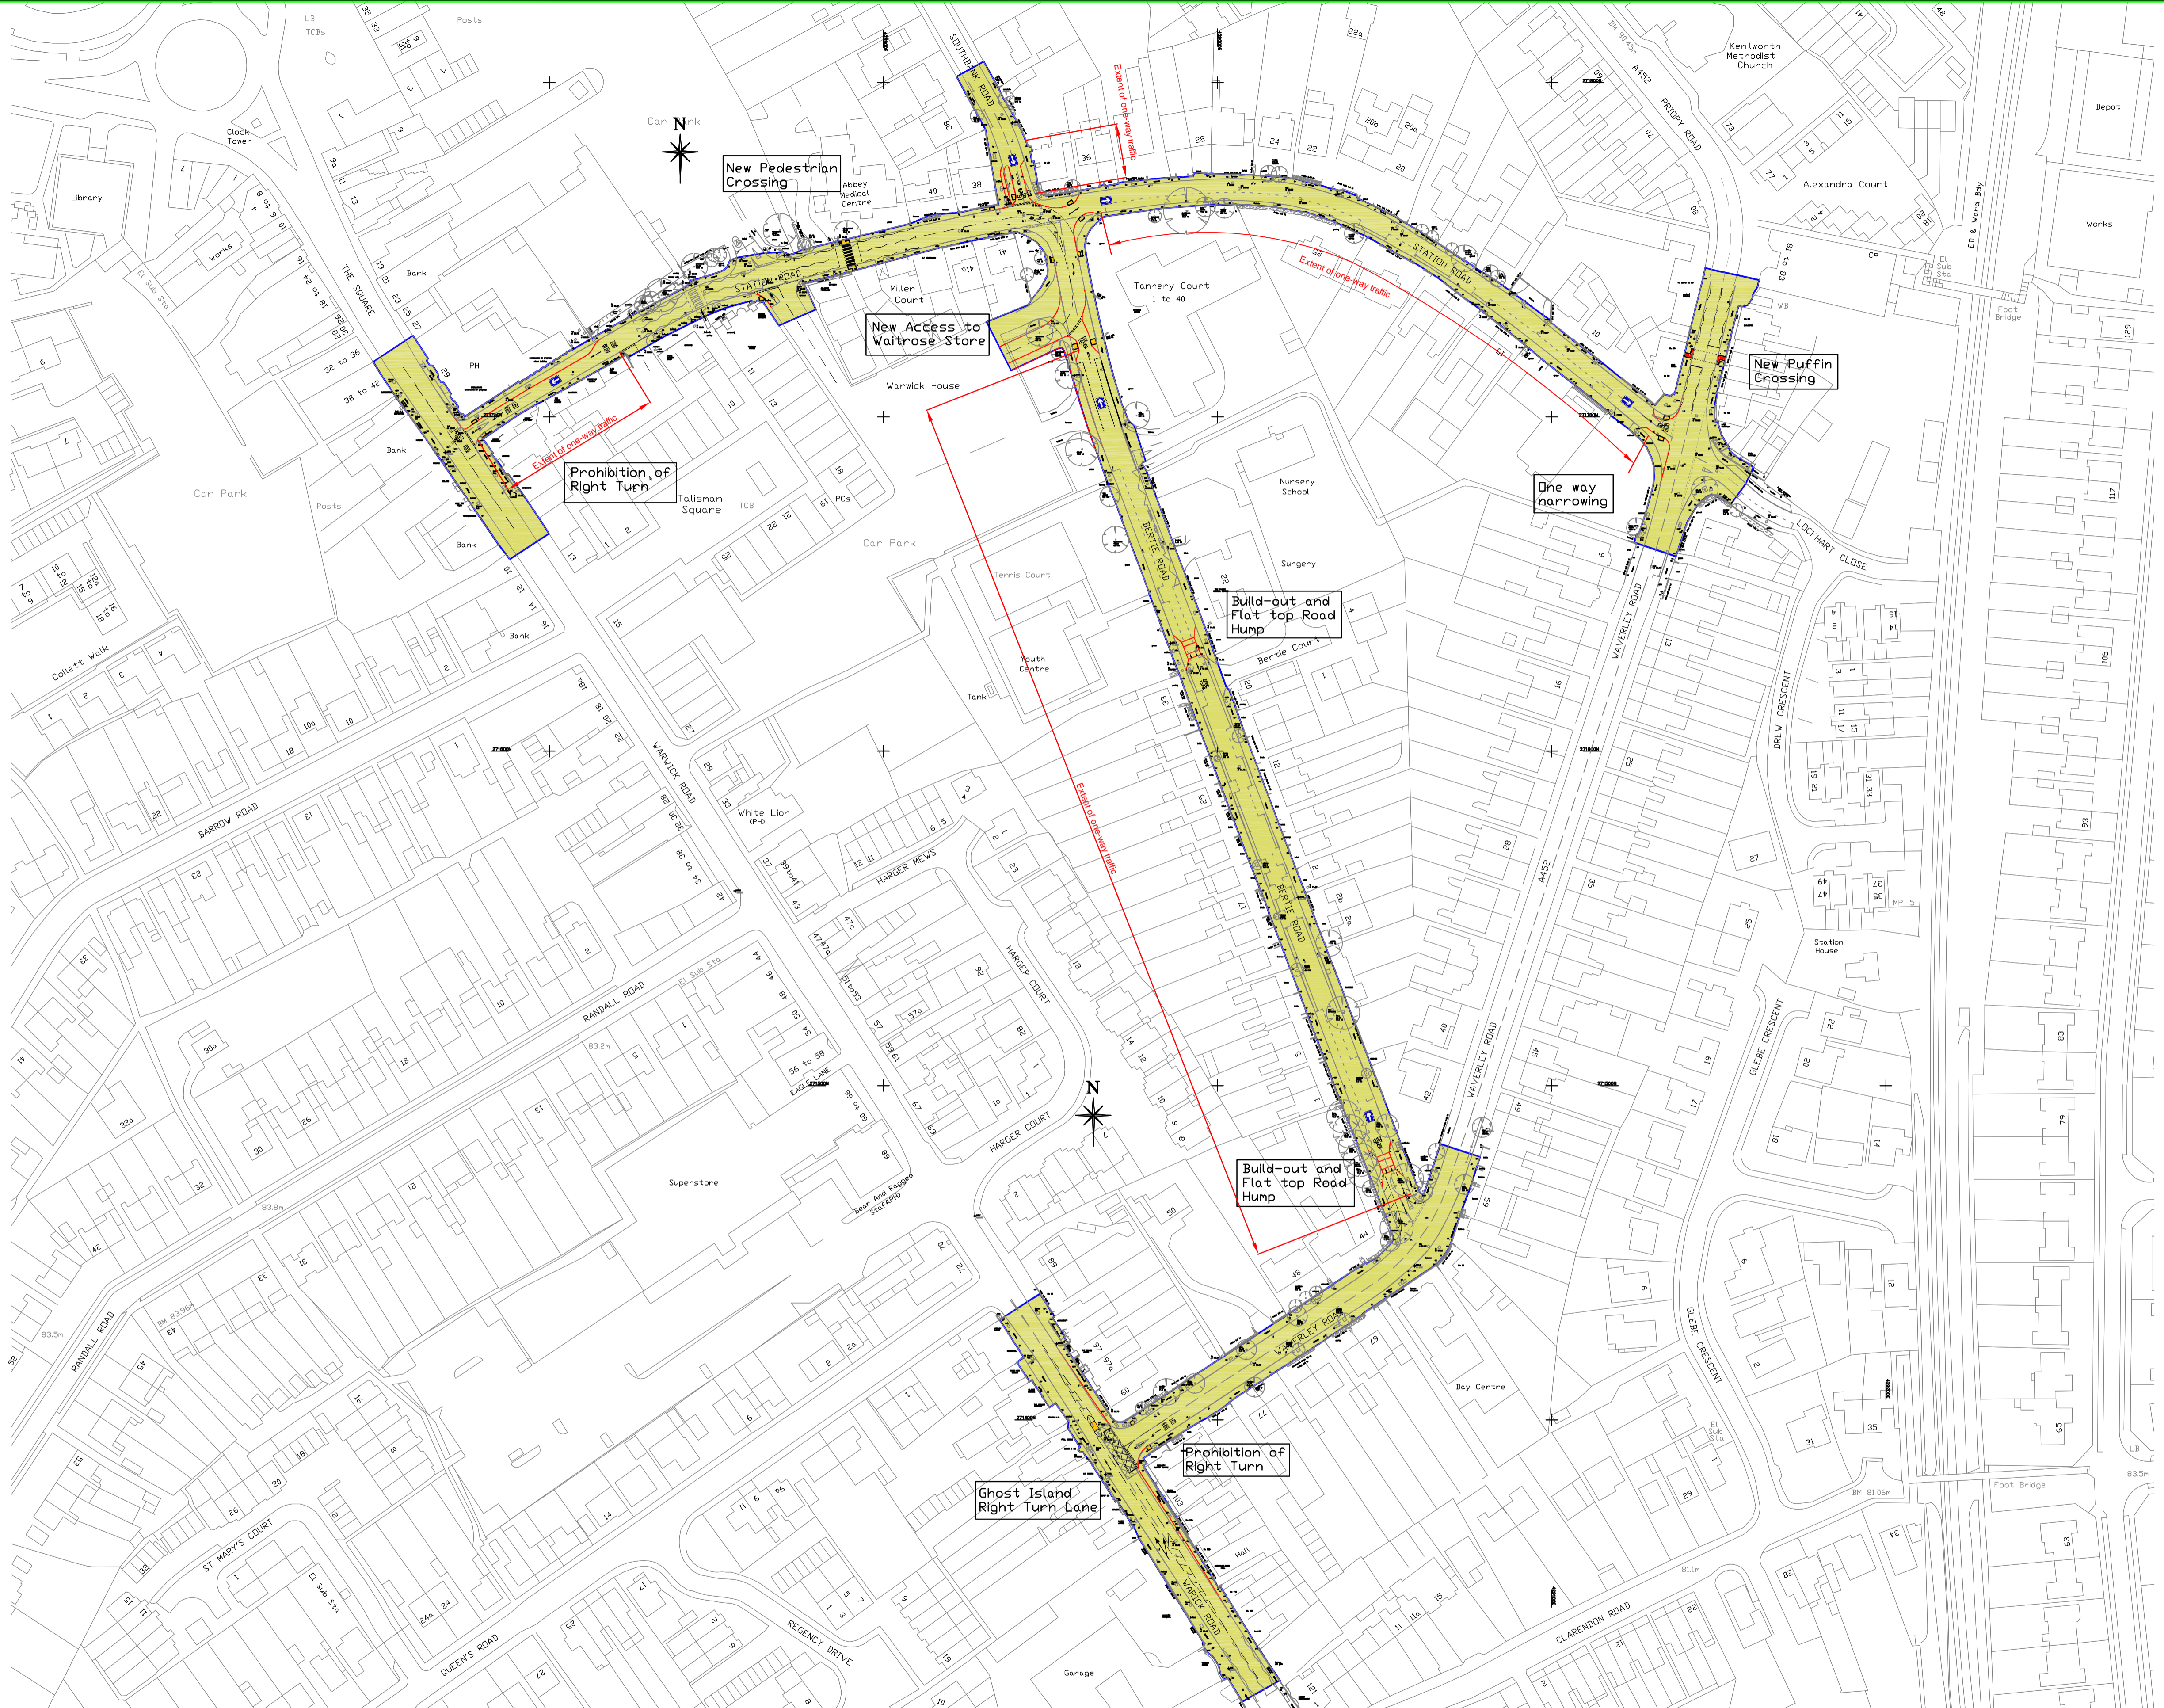

KEY:-

- Extent of Works
- New Kerbline

Plot Creation Date: 08/08/2007
Plot Creation Time: 15:06:22
Source File: M:\High9-6-88\issued2.dwg

NOTES	SUFFIX	AMENDMENTS	DATE	TITLE	DRN	CK'D
				TALISMAN SQUARE - KENILWORTH	TN	DM
				GENERAL LAYOUT	8 August 2007	
					SCALE	
					1:1000	
					DRG. NO.	
					H/9.6.88/2	

Warwickshire County Council
ENVIRONMENT AND ECONOMY DIRECTORATE

This plot was produced from a digital source so may not be at true scale. It is the recipient's responsibility to confirm its accuracy.