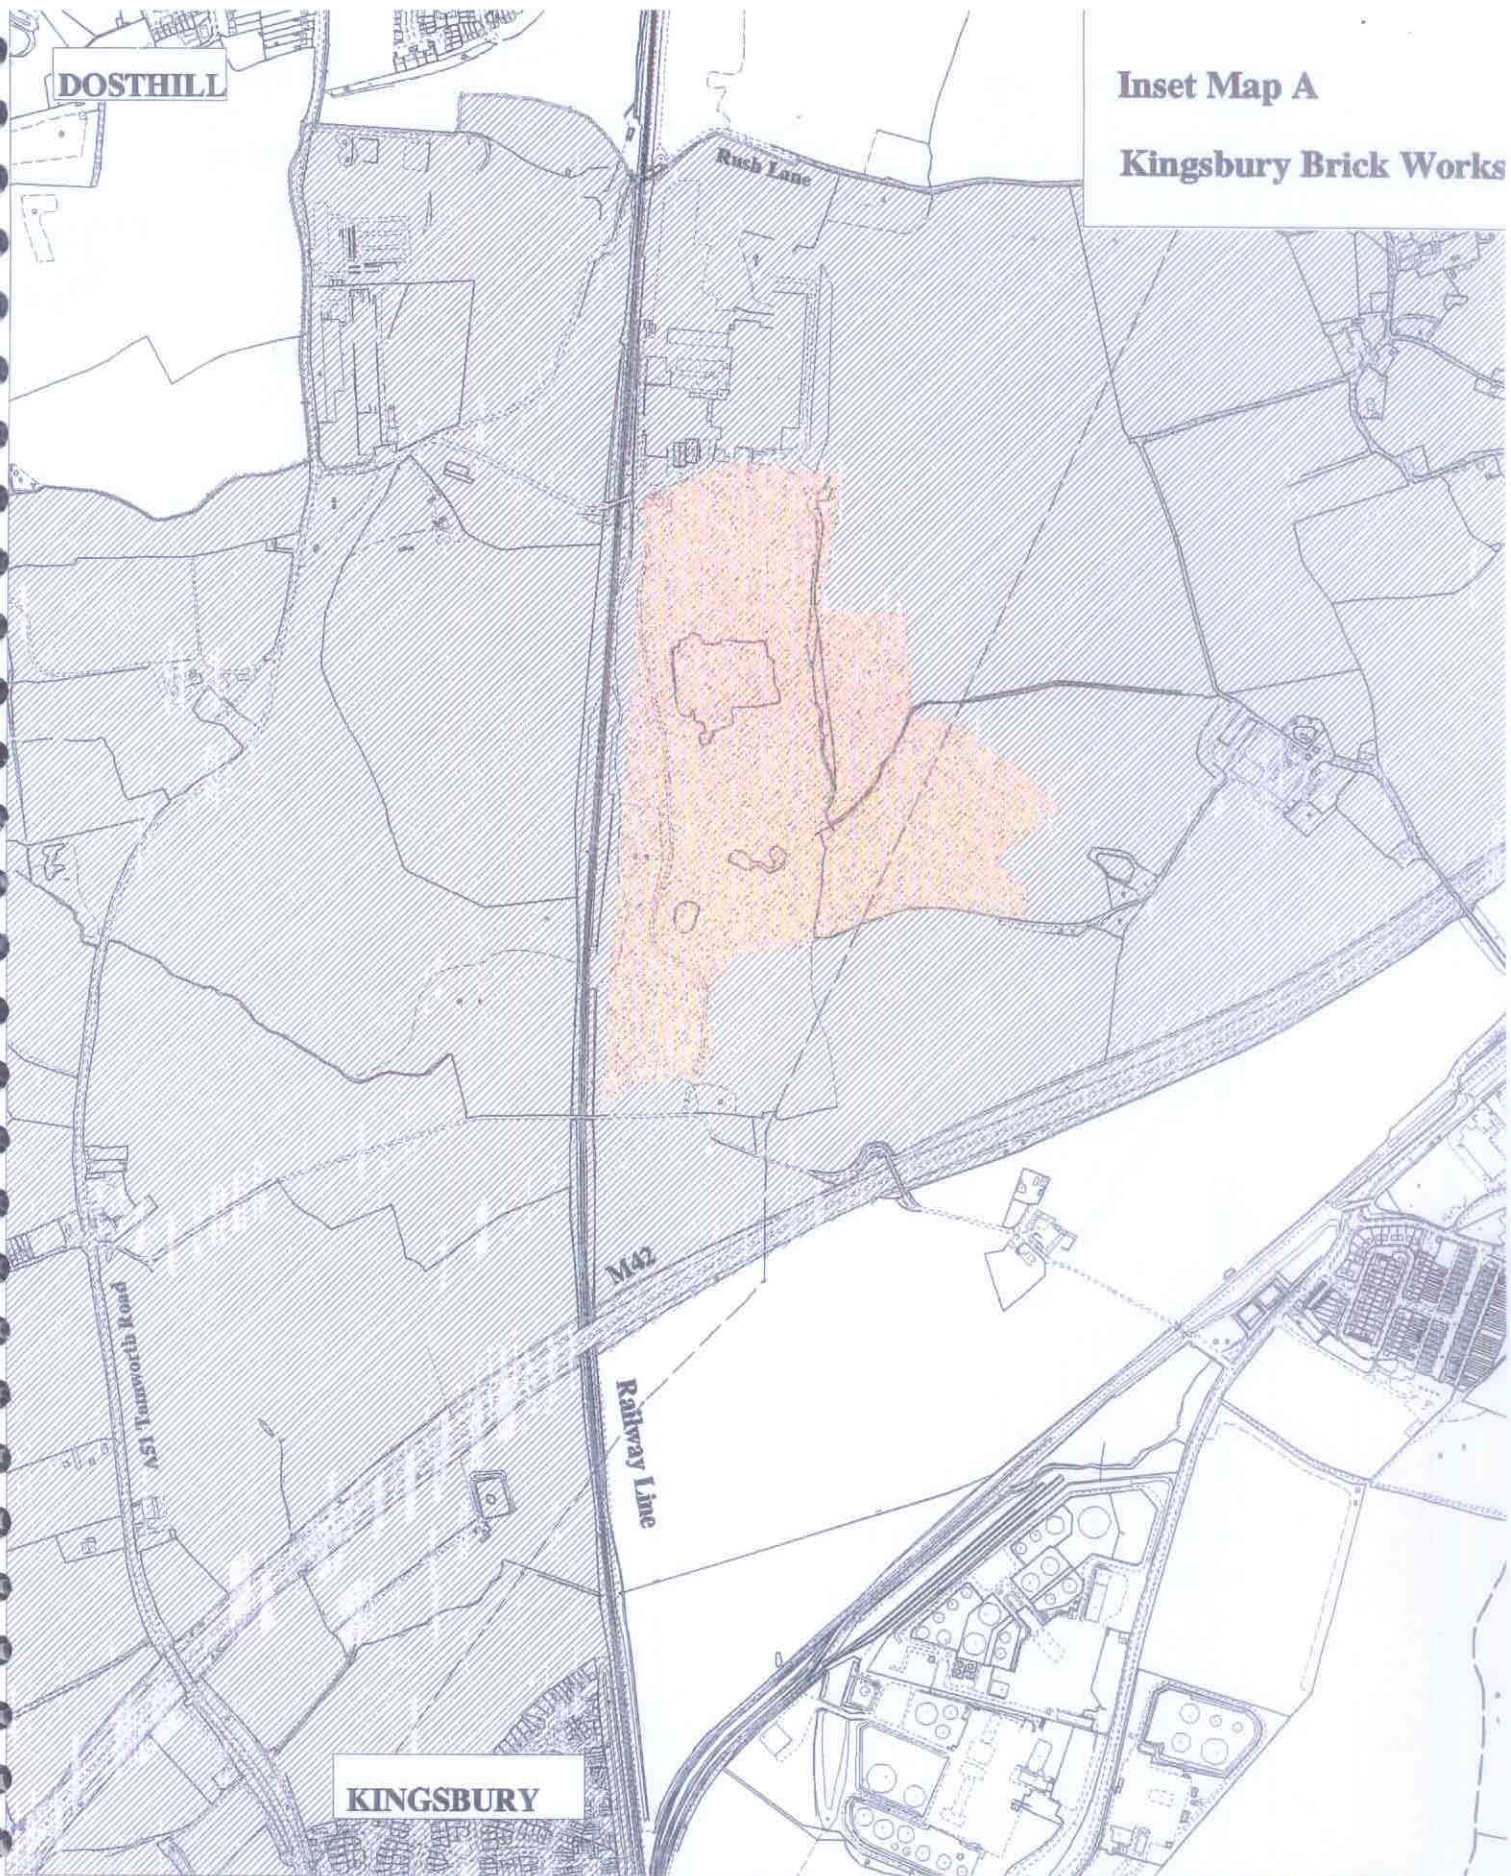

DOSTHILL

Inset Map A

Kingsbury Brick Works

KINGSBURY

Waste Local Plan for Warwickshire
 Inset Map A: Kingsbury Brick Works
 - current minerals workings suitable
 for restoration by landfill

permission for landfilling exists
 for part of the site)
 site suitable for materials recycling

Note: this map does not show all Ordnance Survey features

Preferred Area

Conurbation Fringe Corridor

Reproduced from the Ordnance Survey map with the permission of the Controller of Her Majesty's Stationery Office © Crown Copyright 1999