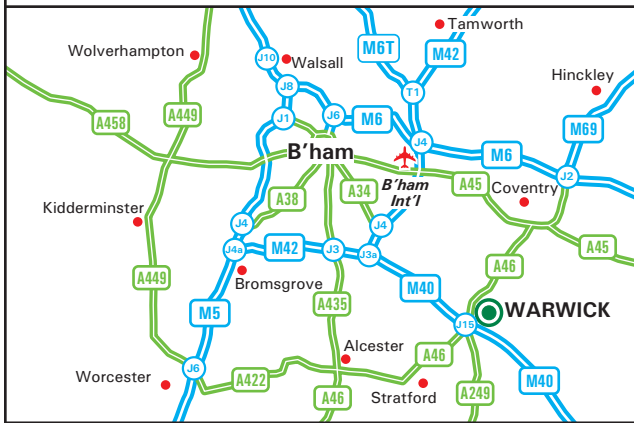

**Warwickshire County Council**  
 Saltisford Office Park, Ansell Way  
 Warwick CV34 4UL  
 Tel: 01926 410410 - Fax: 01926 742083

**From M40 J15**

Leave the M40 at junction 15 (signed Warwick, A429, Stratford, Coventry & A46).  
 Join the A46 (Warwick By Pass).  
 Leave the A46 (Warwick By Pass) at the junction with the A4177/A425.  
 Join the A425 (Birmingham Road) following signs for Warwick.  
 Continue straight over the roundabout, remaining on the A425.  
 Pass under a railway bridge and at the traffic lights turn left into Ansell Way.  
 Our building is located on the left hand side (see inset).

**From A46 / Coventry**

Leave the A46 (Warwick By Pass) at the junction with the A4177/A425.  
 Join the A425 (Birmingham Road) following signs for Warwick.  
 Continue straight over the roundabout, remaining on the A425.  
 Pass under a railway bridge and at the traffic lights turn left into Ansell Way.  
 Our building is located on the left hand side (see inset).

Please note that parking on site is for permit holders only. Visitors should use public car parks.

**By Train** 🚆

Warwick receives services from Birmingham Snow Hill, Stratford, Leamington Spa, Banbury, Oxford, Reading and London Paddington.