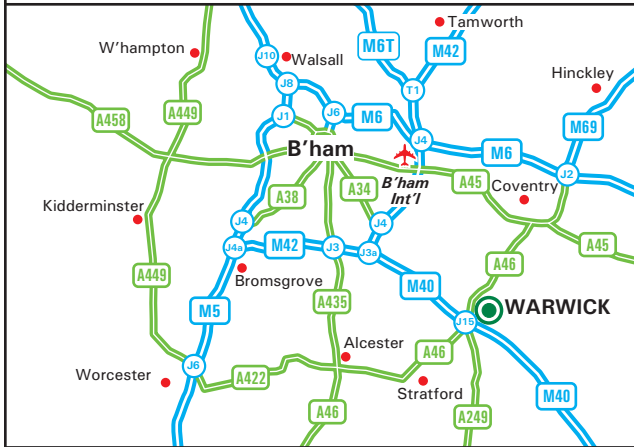

Warwickshire County Council
 Wedgnoek House, Wedgnoek Lane
 Warwick CV34 5AP
 Tel: 01926 410410 - Fax: 01926 738763

From M40 J15

Leave the M40 at junction 15 (signed Warwick, A429, Stratford, Coventry & A46).
 Join the A46 (Warwick By Pass) following signs for Coventry.
 Leave the A46 (Warwick By Pass) at the junction with the A4177/A425.
 Join the A425 (Birmingham Road) following signs for Warwick.
 At the roundabout, turn left onto Wedgnoek Lane
 Our building is located on the right hand side (see inset).

From A46 / Coventry

Leave the A46 (Warwick By Pass) at the junction with the A4177/A425.
 Join the A425 (Birmingham Road) following signs for Warwick.
 At the roundabout, turn left onto Wedgnoek Lane
 Our building is located on the right hand side (see inset).

By Train 🚂

Warwick receives services from Birmingham Snow Hill, Stratford, Leamington Spa, Banbury, Oxford, Reading and London Paddington.

PRODUCED BY BUSINESS MAPS LTD FROM DIGITAL DATA - © BARTHOLOMEW(2003)